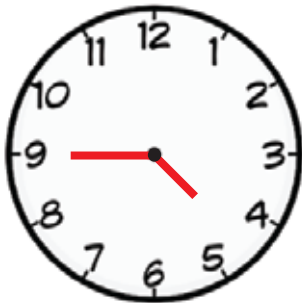

Telling Time

Name: _____ Class: _____

Draw the hour and minute hands on each clock

7:45

9:15

4:45

1:15

8:15

7:30

6:45

3:15

Time

Name: _____ Class: _____

Draw the hour and minute hand on each clock

7:45

9:15

4:45

1:15

8:15

7:30

6:45

3:15