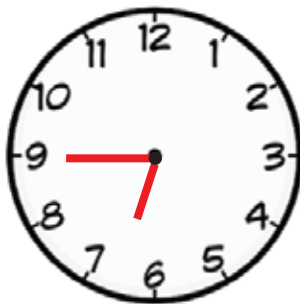

Telling Time

Name: _____ Class: _____

Draw the hour and minute hands on each clock

7:45

9:15

4:45

1:15

8:15

7:30

6:45

3:15

Time

Name: _____ Class: _____

Draw the hour and minute hand on each clock

7:45

9:15

4:45

1:15

8:15

7:30

6:45

3:15