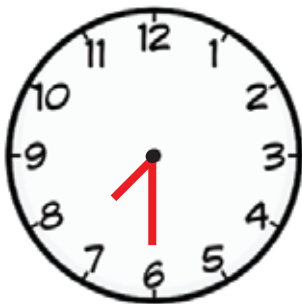

Telling Time

Name: _____ Class: _____

Draw the hour and minute hands on each clock

7:45

9:15

4:45

1:15

8:15

7:30

6:45

3:15

Time

Name: _____ Class: _____

Draw the hour and minute hand on each clock

7:45

9:15

4:45

1:15

8:15

7:30

6:45

3:15