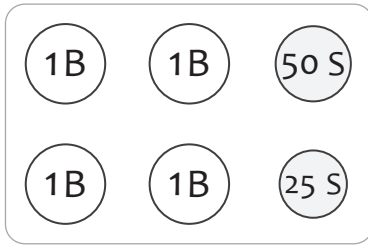

## Match the correct amount

Match the coins to the correct value in Baht and satang.

• ฿ 14.50

• ฿ 20.25

• ฿ 4.75

• ฿ 5

• ฿ 10.50

• ฿ 1