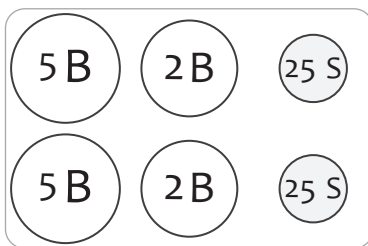

## Match the correct amount

Match the coins to the correct value in Baht and satang.

• ฿ 14.50

• ฿ 20.25

• ฿ 4.75

• ฿ 5

• ฿ 10.50

• ฿ 1