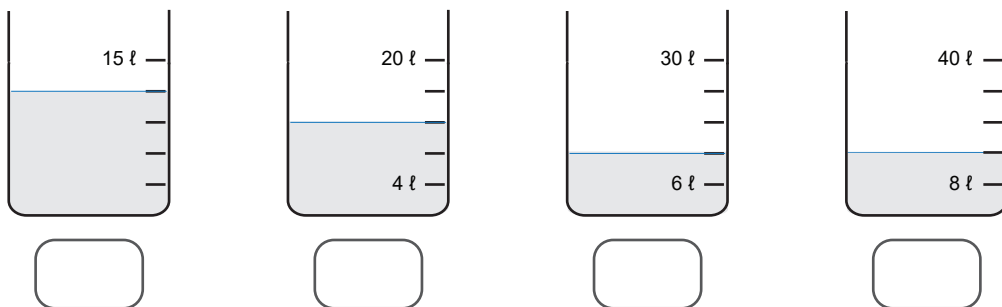

Measure the volume of beakers

Check (✓) the beakers with a volume of 10 liters

Check (✓) the beakers with a volume of 20 liters

Check (✓) the beakers with a volume of 12 liters

Check (✓) the beakers with a volume of 6 liters