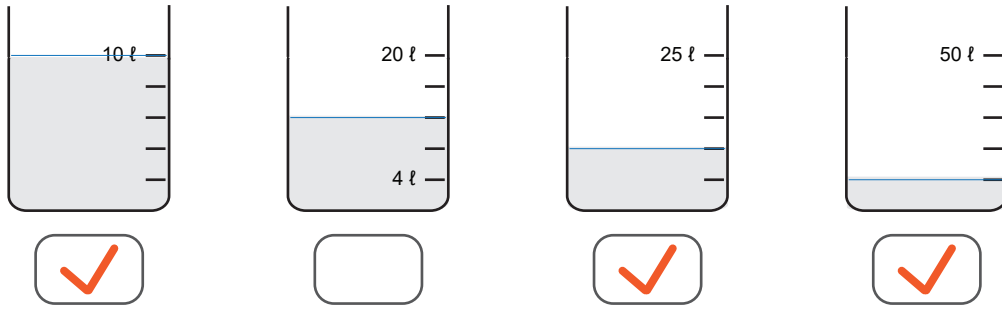

Measure the volume of beakers

Check (✓) the beakers with a volume of 10 liters

Check (✓) the beakers with a volume of 20 liters

Check (✓) the beakers with a volume of 12 liters

Check (✓) the beakers with a volume of 6 liters