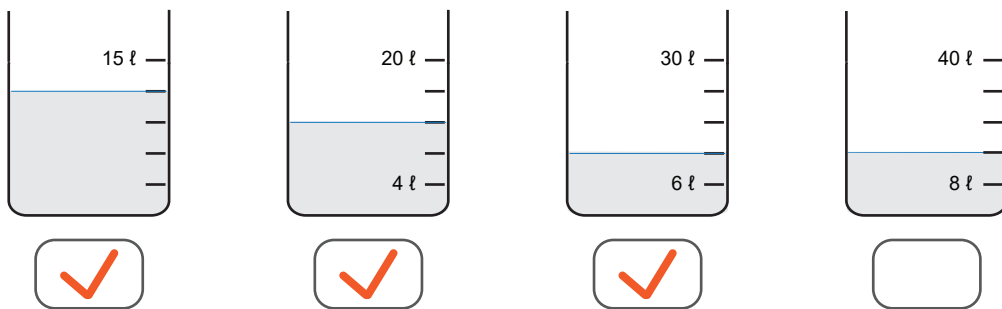

Measure the volume of beakers

Check (✓) the beakers with a volume of 10 liters

Check (✓) the beakers with a volume of 20 liters

Check (✓) the beakers with a volume of 12 liters

Check (✓) the beakers with a volume of 6 liters