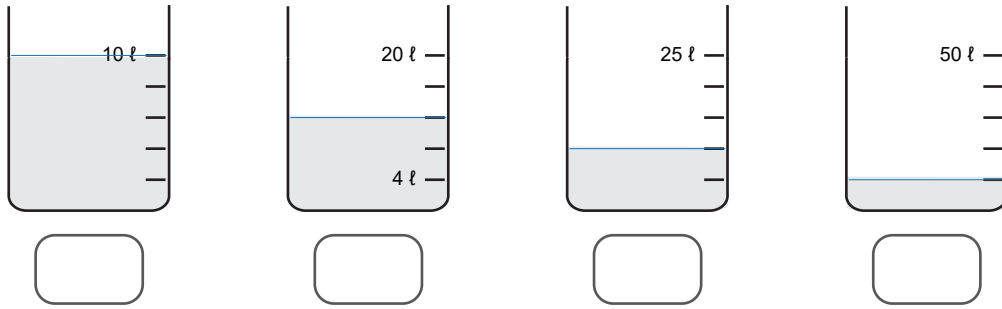

Measure the volume of beakers

Check (✓) the beakers with a volume of 10 liters

Check (✓) the beakers with a volume of 20 liters

Check (✓) the beakers with a volume of 12 liters

Check (✓) the beakers with a volume of 6 liters