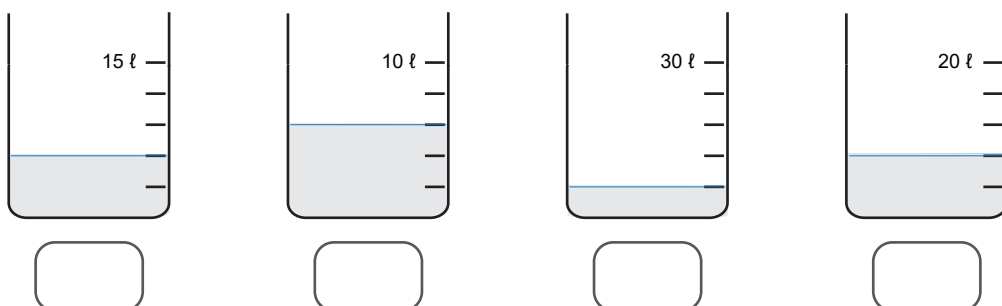

Measure the volume of beakers

Check (✓) the beakers with a volume of 10 liters

Check (✓) the beakers with a volume of 20 liters

Check (✓) the beakers with a volume of 12 liters

Check (✓) the beakers with a volume of 6 liters