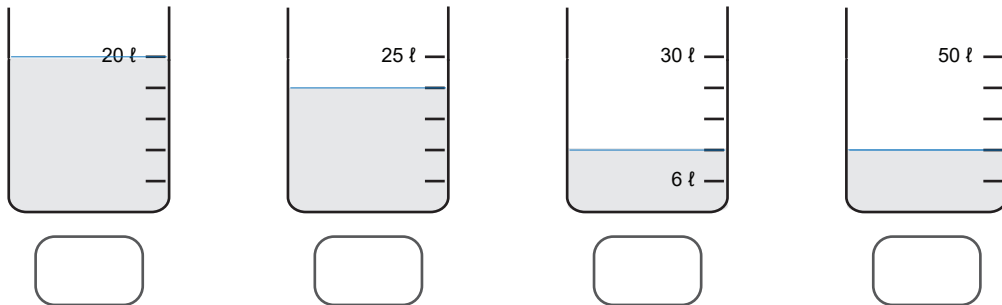

Measure the volume of beakers

Check (✓) the beakers with a volume of 10 liters

Check (✓) the beakers with a volume of 20 liters

Check (✓) the beakers with a volume of 12 liters

Check (✓) the beakers with a volume of 6 liters