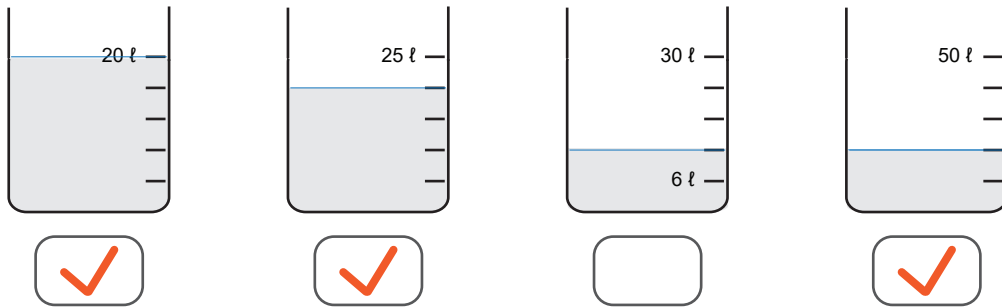

Measure the volume of beakers

Check (✓) the beakers with a volume of 10 liters

Check (✓) the beakers with a volume of 20 liters

Check (✓) the beakers with a volume of 12 liters

Check (✓) the beakers with a volume of 6 liters