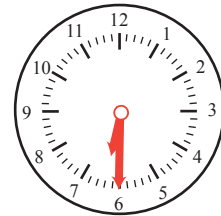

Later/Earlier

Name: _____ Class: _____

Read the clock on the left, follow the instruction and draw the hands on the clock on the right side.

30 minutes later

15 minutes earlier

40 minutes later

55 minutes earlier

70 minutes later

70 minutes earlier

Answers

Read the clock on the left, follow the instruction and draw the hands on the clock on the right side.

30 minutes later

9:35

15 minutes earlier

6:30