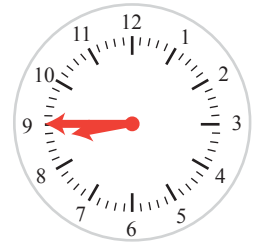

Later/Earlier

Name: _____ Class: _____

Read the clock on the left, follow the instruction and draw the hands on the clock on the right side.

80 minutes later

75 minutes earlier

28 minutes later

38 minutes earlier

62 minutes later

49 minutes earlier

Answers

Read the clock on the left, follow the instruction and draw the hands on the clock on the right side.

80 minutes later

12:20

75 minutes earlier

8:45