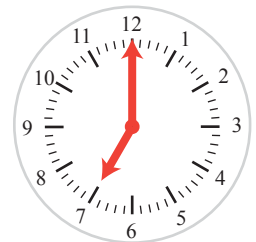

38 minutes earlier

07:00