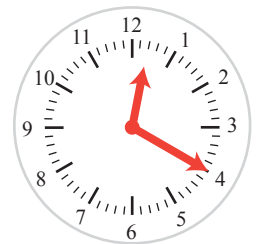

Later/Earlier

Name: _____ Class: _____

Read the clock on the left, follow the instruction and draw the hands on the clock on the right side.

80 minutes later

75 minutes earlier

28 minutes later

38 minutes earlier

62 minutes later

49 minutes earlier

Answers

Read the clock on the left, follow the instruction and draw the hands on the clock on the right side.

80 minutes later

12:20

75 minutes earlier

8:45