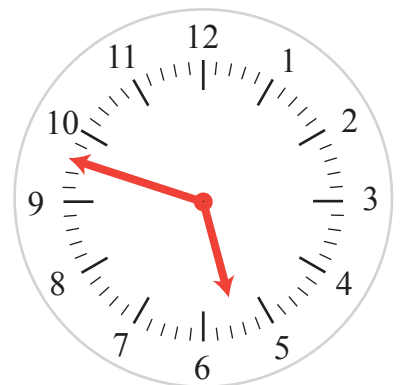

Answers

Draw the minute and hour hands on the following clocks.

10:08

11:36

08:47

09:09

09:16

09:24

09:53

02:31

05:48