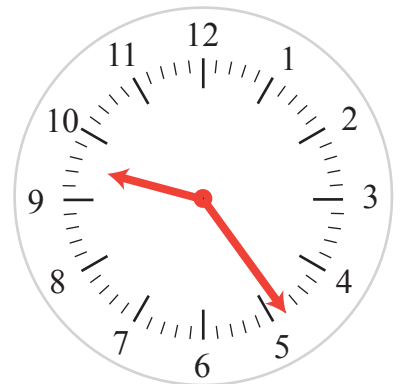

# Minute and Hour Hands

Name: \_\_\_\_\_ Class: \_\_\_\_\_

Draw the minute and hour hands on the following clocks.

10:08

11:36

08:47

09:09

09:16

# Answers

Draw the minute and hour hands on the following clocks.

10:08

11:36

08:47

09:09

09:16

09:24