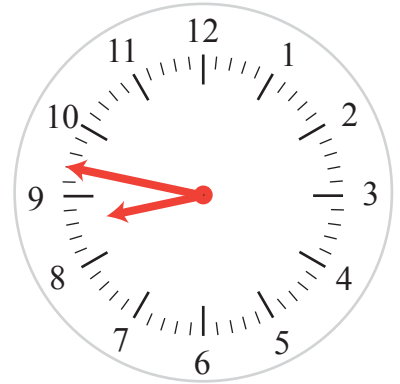

# Minute and Hour Hands

Name: \_\_\_\_\_ Class: \_\_\_\_\_

Draw the minute and hour hands on the following clocks.

10:08

11:36

08:47

09:09

09:16

# Answers

Draw the minute and hour hands on the following clocks.

10:08

11:36

08:47

09:09

09:16

09:24