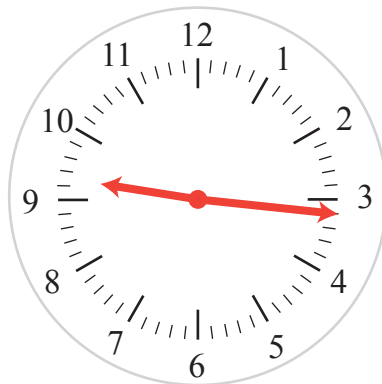

# Minute and Hour Hands

Name: \_\_\_\_\_ Class: \_\_\_\_\_

Draw the minute and hour hands on the following clocks.

10:08

11:36

08:47

09:09

09:16

# Answers

Draw the minute and hour hands on the following clocks.

10:08

11:36

08:47

09:09

09:16

09:24