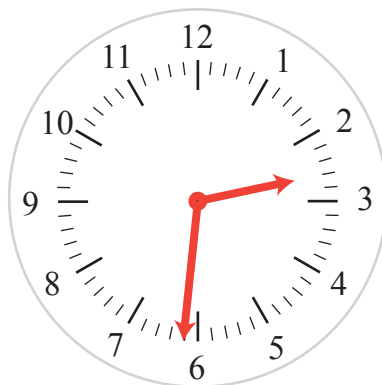

Answers

Draw the minute and hour hands on the following clocks.

10:08

11:36

08:47

09:09

09:16

09:24

09:53

02:31

05:48