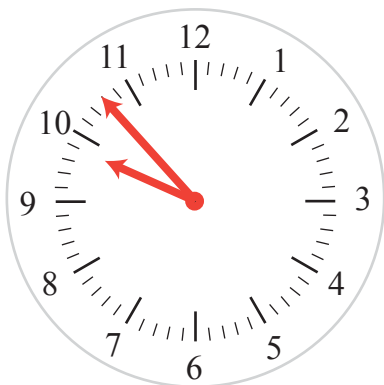

# Minute and Hour Hands

Name: \_\_\_\_\_ Class: \_\_\_\_\_

Draw the minute and hour hands on the following clocks.

10:08

11:36

08:47

09:09

09:16

# Answers

Draw the minute and hour hands on the following clocks.

10:08

11:36

08:47

09:09

09:16

09:24