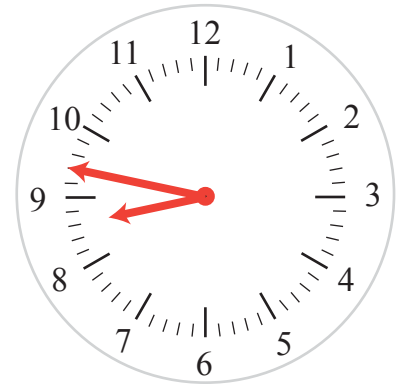

# Minute and Hour Hands

Name: \_\_\_\_\_ Class: \_\_\_\_\_

Draw the minute and hour hands on the following clocks.

22:08

23:36

20:47

21:09

16:16

# Answers

Draw the minute and hour hands on the following clocks.

22:08

23:36

20:47

21:09

16:16

21:24