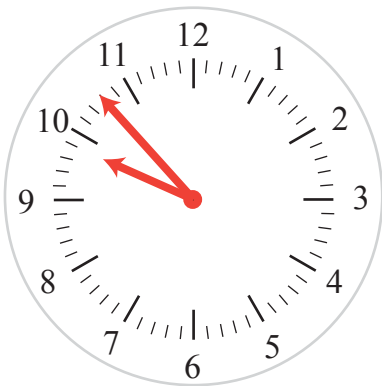

# Minute and Hour Hands

Name: \_\_\_\_\_ Class: \_\_\_\_\_

Draw the minute and hour hands on the following clocks.

22:08

23:36

20:47

21:09

16:16

# Answers

Draw the minute and hour hands on the following clocks.

22:08

23:36

20:47

21:09

16:16

21:24