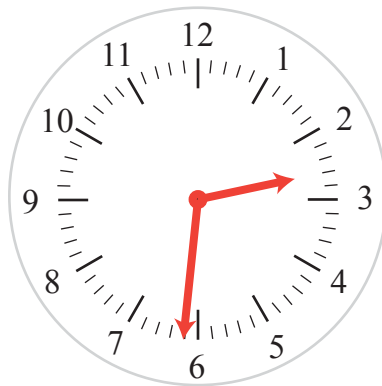

Answers

Draw the minute and hour hands on the following clocks.

22:08

23:36

20:47

21:09

16:16

21:24

09:53

14:31

17:48