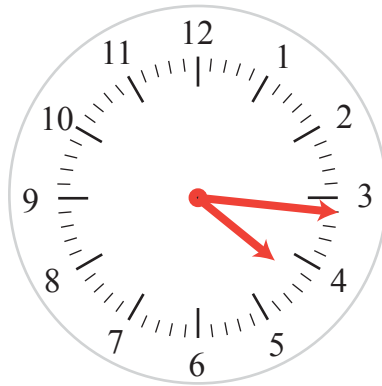

# Minute and Hour Hands

Name: \_\_\_\_\_ Class: \_\_\_\_\_

Draw the minute and hour hands on the following clocks.

22:08

23:36

20:47

21:09

16:16

# Answers

Draw the minute and hour hands on the following clocks.

22:08

23:36

20:47

21:09

16:16

21:24