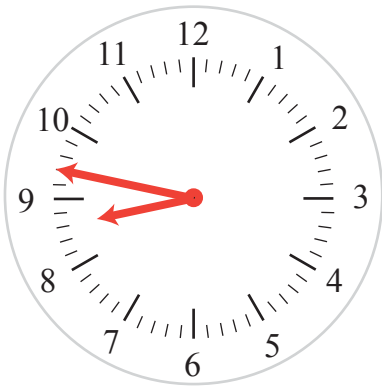

# Minute and Hour Hands

Name: \_\_\_\_\_ Class: \_\_\_\_\_

Draw the minute and hour hands on the following clocks.

22:08

23:36

20:47

21:09

16:16

# Answers

Draw the minute and hour hands on the following clocks.

22:08

23:36

20:47

21:09

16:16

21:24