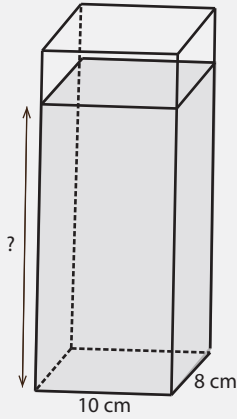

# Water Depth

Name: \_\_\_\_\_ Class: \_\_\_\_\_

What is the water depth in each tank? (1 liter = 1,000 cm<sup>3</sup>)

Volume: 4.80 liters  
Water Depth: \_\_\_\_\_

Volume: 6.75 liters  
Water Depth: \_\_\_\_\_

Volume: 7.50 liters  
Water Depth: \_\_\_\_\_

Volume: 32 liters  
Water Depth: \_\_\_\_\_

Volume: 7.20 liters  
Water Depth: \_\_\_\_\_

Volume: 8.25 liters  
Water Depth: \_\_\_\_\_

# Answers

What is the water depth in each tank? (1 liter = 1,000 cm<sup>3</sup>)

Volume: 4.80 liters

Water Depth: 60 cm

Volume: 6.75 liters

Water Depth: 15 cm

Volume: 7.50 liters

Water Depth: 25 cm

Volume: 32 liters

Water Depth: 20 cm

Volume: 7.20 liters

Water Depth: 12 cm

Volume: 8.25 liters

Water Depth: 50 cm