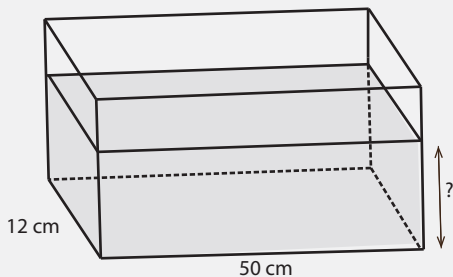

# Water Depth

Name: \_\_\_\_\_ Class: \_\_\_\_\_

What is the water depth in each tank? (1 liter = 1,000 cm<sup>3</sup>)

Volume: 4.80 liters  
Water Depth: \_\_\_\_\_

Volume: 6.75 liters  
Water Depth: \_\_\_\_\_

Volume: 7.50 liters  
Water Depth: \_\_\_\_\_

Volume: 32 liters  
Water Depth: \_\_\_\_\_

Volume: 7.20 liters  
Water Depth: \_\_\_\_\_

Volume: 8.25 liters  
Water Depth: \_\_\_\_\_

# Answers

What is the water depth in each tank? (1 liter = 1,000 cm<sup>3</sup>)

Volume: 4.80 liters

Water Depth: 60 cm

Volume: 6.75 liters

Water Depth: 15 cm

Volume: 7.50 liters

Water Depth: 25 cm

Volume: 32 liters

Water Depth: 20 cm

Volume: 7.20 liters

Water Depth: 12 cm

Volume: 8.25 liters

Water Depth: 50 cm