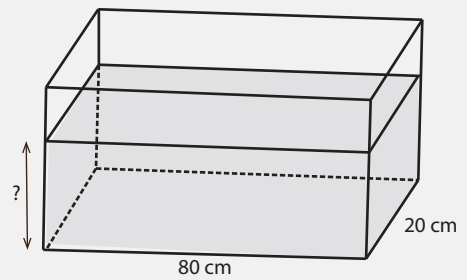

# Answers

What is the water depth in each tank? (1 liter = 1,000 cm<sup>3</sup>)

Volume: 4.80 liters

Water Depth: 60 cm

Volume: 6.75 liters

Water Depth: 15 cm

Volume: 7.50 liters

Water Depth: 25 cm

Volume: 32 liters

Water Depth: 20 cm

Volume: 7.20 liters

Water Depth: 12 cm

Volume: 8.25 liters

Water Depth: 50 cm