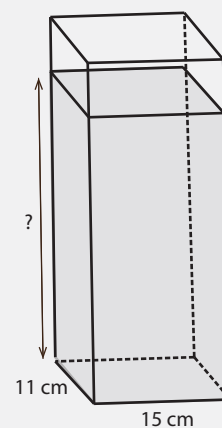

Volume: 7.50 liters  
Water Depth: \_\_\_\_\_

Volume: 32 liters  
Water Depth: \_\_\_\_\_

Volume: 7.20 liters  
Water Depth: \_\_\_\_\_

Volume: 8.25 liters  
Water Depth: \_\_\_\_\_

# Answers

What is the water depth in each tank? (1 liter = 1,000 cm<sup>3</sup>)

Volume: 4.80 liters

Water Depth: 60 cm

Volume: 6.75 liters

Water Depth: 15 cm

Volume: 7.50 liters

Water Depth: 25 cm

Volume: 32 liters

Water Depth: 20 cm

Volume: 7.20 liters

Water Depth: 12 cm

Volume: 8.25 liters

Water Depth: 50 cm