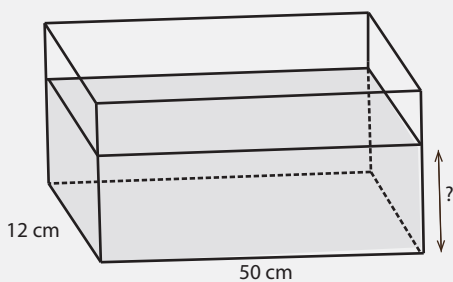

# Answers

What is the water depth in each tank? (1 liter = 1,000 cm<sup>3</sup>)

Volume: 4.80 liters

Water Depth: 60 cm

Volume: 6.75 liters

Water Depth: 15 cm

Volume: 7.50 liters

Water Depth: 25 cm

Volume: 32 liters

Water Depth: 20 cm

Volume: 7.20 liters

Water Depth: 12 cm

Volume: 8.25 liters

Water Depth: 50 cm