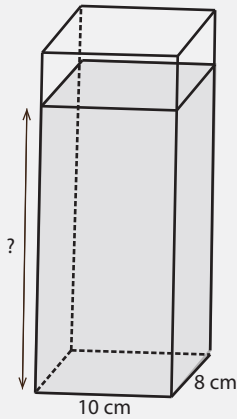

# Water Depth

Name: \_\_\_\_\_ Class: \_\_\_\_\_

What is the water depth in each tank? (1 liter = 1,000 cm<sup>3</sup>)

Volume: 4.80 liters  
Water Depth: \_\_\_\_\_

Volume: 6.75 liters  
Water Depth: \_\_\_\_\_

Volume: 7.50 liters  
Water Depth: \_\_\_\_\_

Volume: 32 liters  
Water Depth: \_\_\_\_\_

Volume: 7.20 liters  
Water Depth: \_\_\_\_\_

Volume: 8.25 liters  
Water Depth: \_\_\_\_\_

# Answers

What is the water depth in each tank? (1 liter = 1,000 cm<sup>3</sup>)

Volume: 4.80 liters

Water Depth: 60 cm

Volume: 6.75 liters

Water Depth: 15 cm

Volume: 7.50 liters

Water Depth: 25 cm

Volume: 32 liters

Water Depth: 20 cm

Volume: 7.20 liters

Water Depth: 12 cm

Volume: 8.25 liters

Water Depth: 50 cm