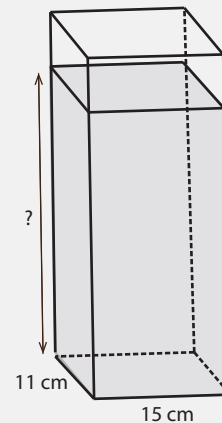

# Water Depth

Name: \_\_\_\_\_ Class: \_\_\_\_\_

What is the water depth in each tank? (1 liter = 1,000 cm<sup>3</sup>)

Volume: 4.80 liters  
Water Depth: \_\_\_\_\_

Volume: 6.75 liters  
Water Depth: \_\_\_\_\_

Volume: 7.50 liters  
Water Depth: \_\_\_\_\_

Volume: 32 liters  
Water Depth: \_\_\_\_\_

Volume: 7.20 liters  
Water Depth: \_\_\_\_\_

Volume: 8.25 liters  
Water Depth: \_\_\_\_\_

# Answers

What is the water depth in each tank? (1 liter = 1,000 cm<sup>3</sup>)

Volume: 4.80 liters

Water Depth: 60 cm

Volume: 6.75 liters

Water Depth: 15 cm

Volume: 7.50 liters

Water Depth: 25 cm

Volume: 32 liters

Water Depth: 20 cm

Volume: 7.20 liters

Water Depth: 12 cm

Volume: 8.25 liters

Water Depth: 50 cm